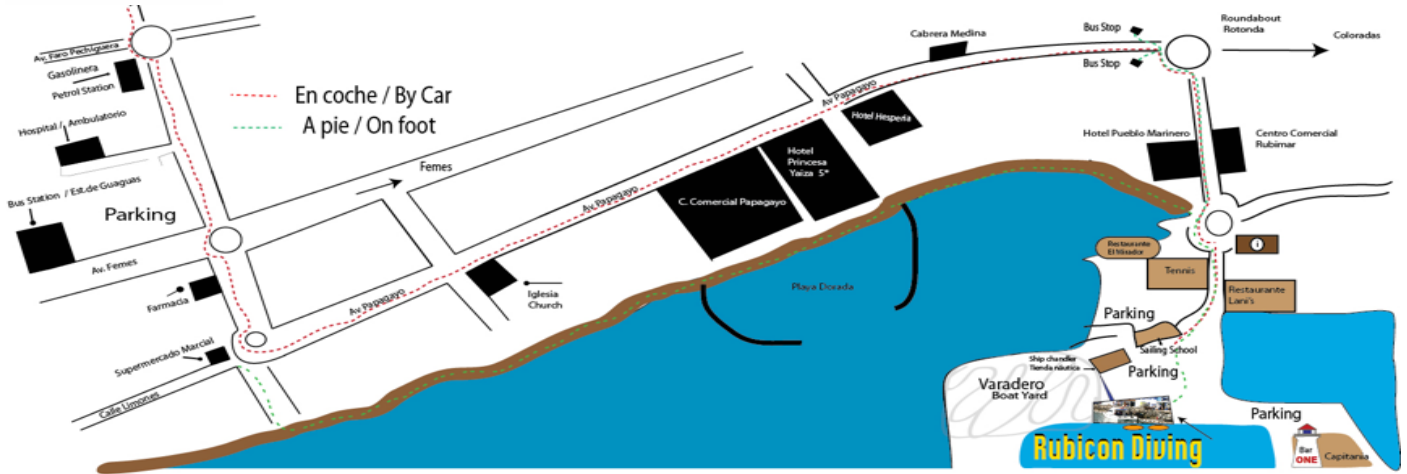

Rubicon Diving - How to find us

Rubicon Diving is located in the heart of the Marina Rubicon complex. From the main roundabout in the marina by Lani's restaurant turn right and head towards the lighthouse by the ONE Bar. Rubicon Diving is located right next to the boatyard and chandlery.